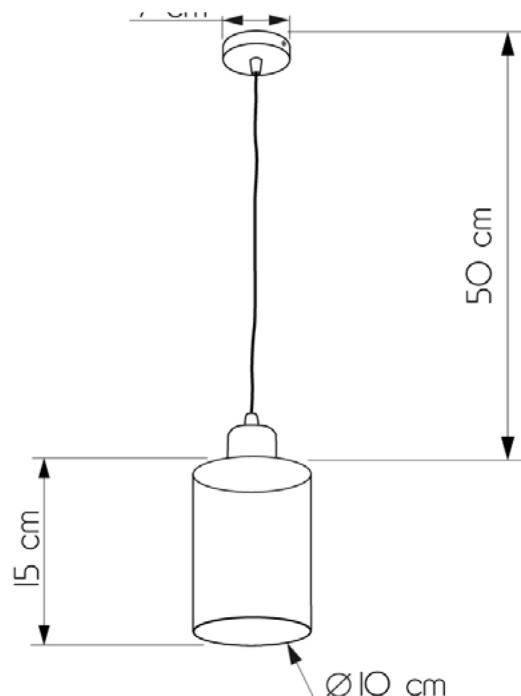

KOCHI

648115.05.69

| | |
|--------------------------|---------------------|
| Height: | 50 cm |
| Diameter of lampshade: | 10 cm |
| Height of lampshade: | 15 cm |
| Lampholder / Socket: | E27 |
| Number of light sources: | 1 |
| Max. wattage: | 60W (watts) |
| Voltage: | 220 V (volt) |
| Material: | metal/glass |
| Color: | black / black smoke |
| Lamp included: | no |
| Protection class: | IP20 |