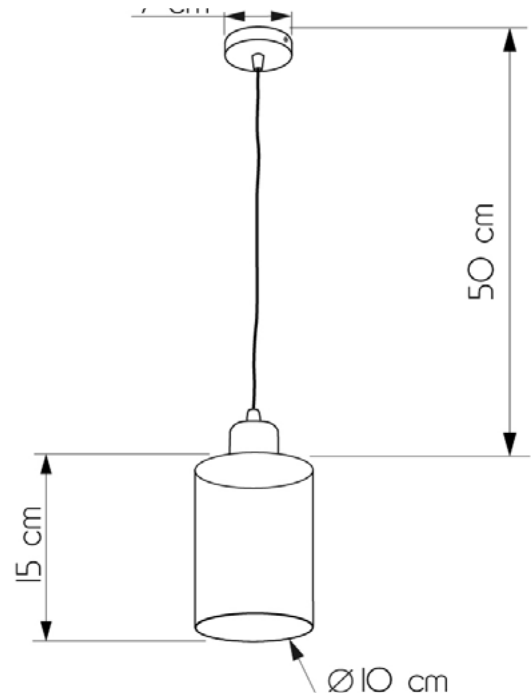

KOCHI

648115.05.23

Height:	50 cm
Diameter of lampshade:	10 cm
Height of lampshade:	15 cm
Lampholder / Socket:	E27
Number of light sources:	1
Max. wattage:	60W (watts)
Voltage:	220 V (volt)
Material:	metal/glass
Color:	black / honey color
Lamp included:	no
Protection class:	IP20