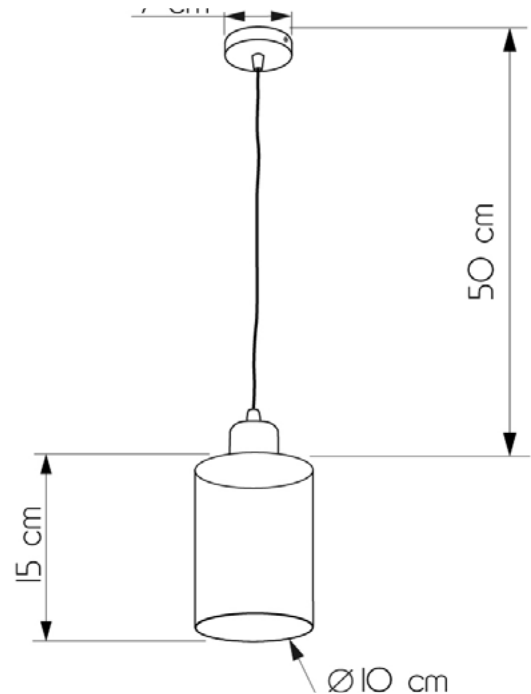

KOCHI

648115.OI.69

Height:	50 cm
Diameter of lampshade:	10 cm
Height of lampshade:	15 cm
Lampholder / Socket:	E27
Number of light sources:	1
Max. wattage:	60W (watts)
Voltage:	220 V (volt)
Material:	metal/glass
Color:	white / black smoke
Lamp included:	no
Protection class:	IP20