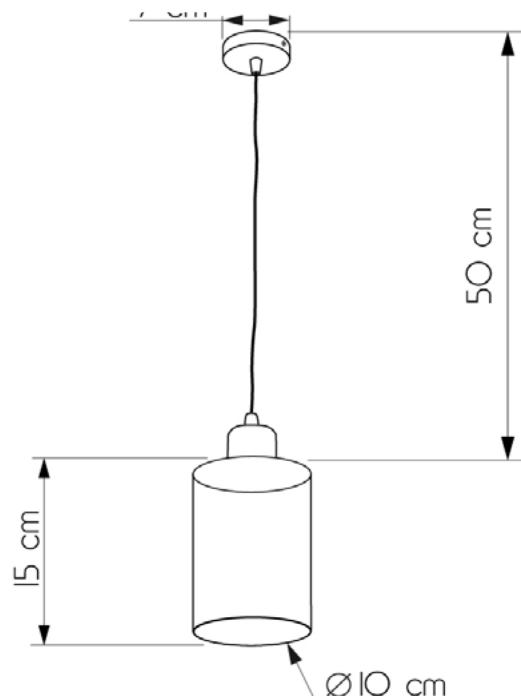

KOCHI

648115.01.23

Height:	50 cm
Diameter of lampshade:	10 cm
Height of lampshade:	15 cm
Lampholder / Socket:	E27
Number of light sources:	1
Max. wattage:	60W (watts)
Voltage:	220 V (volt)
Material:	metal/glass
Color:	white / honey color
Lamp included:	no
Protection class:	IP20