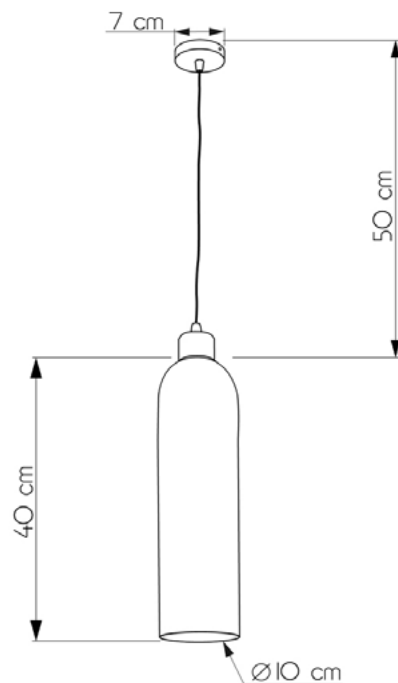

CANNON

647140.22.69

Height:	90 cm
Diameter of lampshade:	10 cm
Height of lampshade:	40 cm
Lampholder / Socket:	E27
Number of light sources:	1
Max. wattage:	60W (watts)
Voltage:	220 V (volt)
Material:	metal/glass
Color:	silver / black smoke
Lamp included:	no
Protection class:	IP20