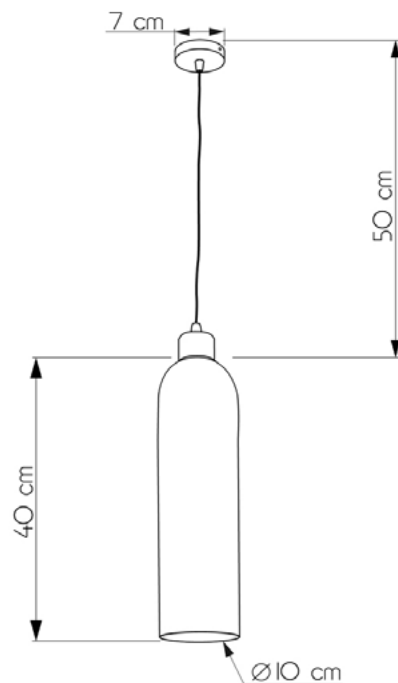

CANNON

647140.12.69

Height:	90 cm
Diameter of lampshade:	10 cm
Height of lampshade:	40 cm
Lampholder / Socket:	E27
Number of light sources:	1
Max. wattage:	60W (watts)
Voltage:	220 V (volt)
Material:	metal/glass
Color:	gold / black smoke
Lamp included:	no
Protection class:	IP20