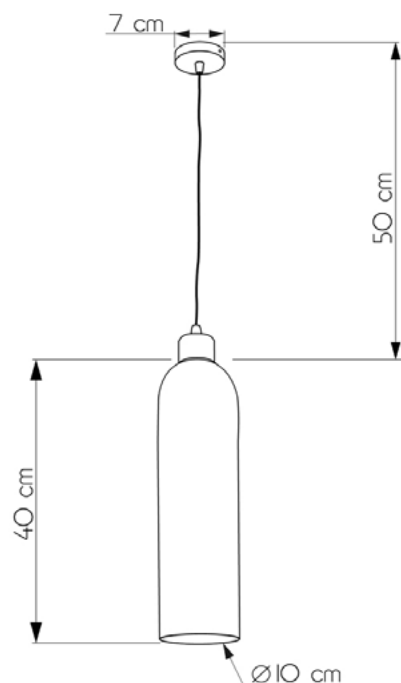

CANNON

647140.01.69

Height:	90 cm
Diameter of lampshade:	10 cm
Height of lampshade:	40 cm
Lampholder / Socket:	E27
Number of light sources:	1
Max. wattage:	60W (watts)
Voltage:	220 V (volt)
Material:	metal/glass
Color:	white / black smoke
Lamp included:	no
Protection class:	IP20