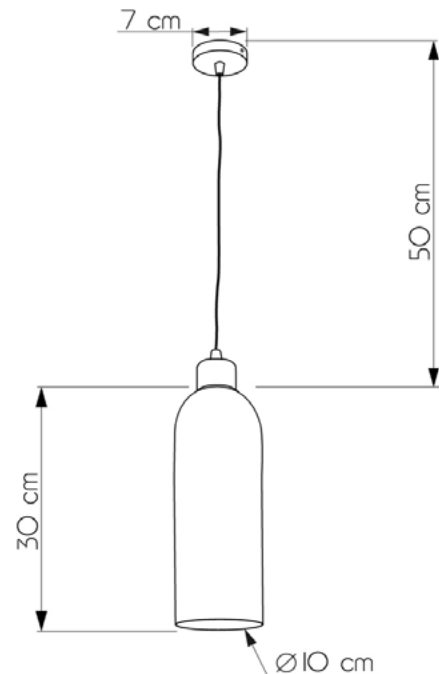

CANNON

647130.22.69

Height:	80 cm
Diameter of lampshade:	10 cm
Height of lampshade:	30 cm
Lampholder / Socket:	E27
Number of light sources:	1
Max. wattage:	60W (watts)
Voltage:	220 V (volt)
Material:	metal/glass
Color:	silver / black smoke
Lamp included:	no
Protection class:	IP20