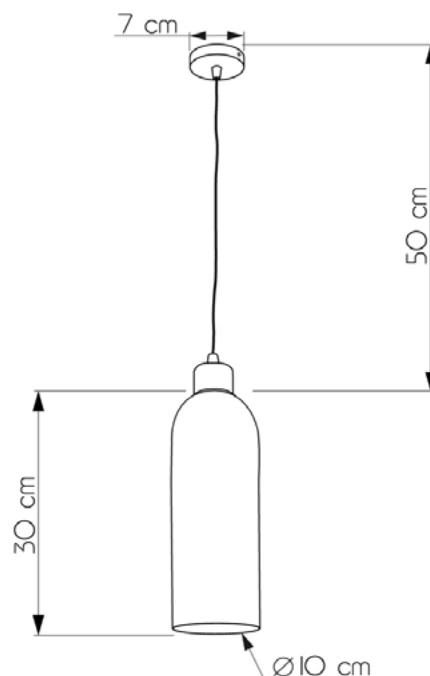

CANNON

647130.12.69

Height:	80 cm
Diameter of lampshade:	10 cm
Height of lampshade:	30 cm
Lampholder / Socket:	E27
Number of light sources:	1
Max. wattage:	60W (watts)
Voltage:	220 V (volt)
Material:	metal/glass
Color:	gold / black smoke
Lamp included:	no
Protection class:	IP20