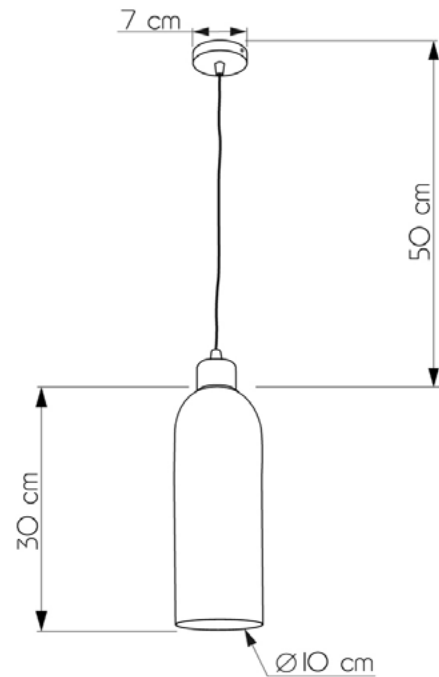

CANNON

647130.05.69

Height:	80 cm
Diameter of lampshade:	10 cm
Height of lampshade:	30 cm
Lampholder / Socket:	E27
Number of light sources:	1
Max. wattage:	60W (watts)
Voltage:	220 V (volt)
Material:	metal/glass
Color:	black / black smoke
Lamp included:	no
Protection class:	IP20