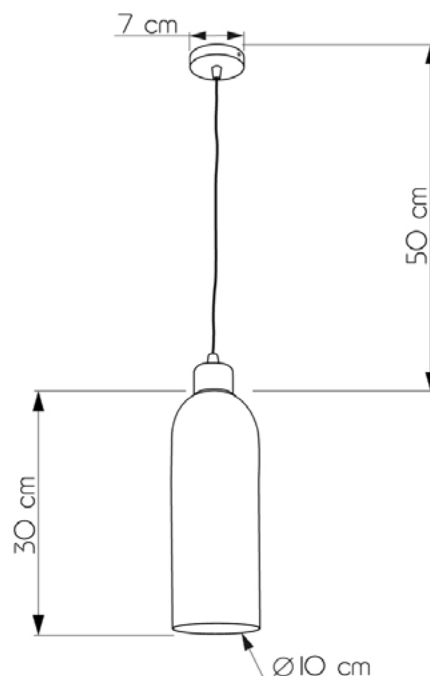

CANNON

647130.01.69

Height:	80 cm
Diameter of lampshade:	10 cm
Height of lampshade:	30 cm
Lampholder / Socket:	E27
Number of light sources:	1
Max. wattage:	60W (watts)
Voltage:	220 V (volt)
Material:	metal/glass
Color:	white / black smoke
Lamp included:	no
Protection class:	IP20