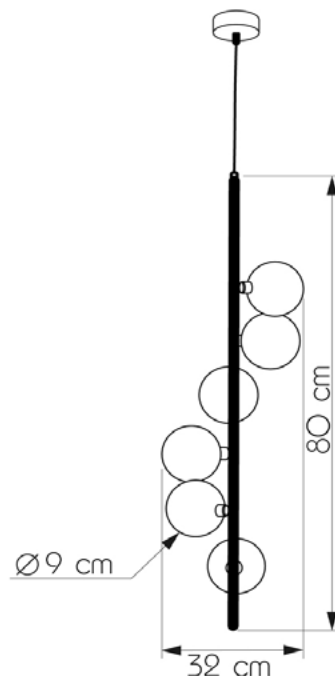

Suspension lamps

Imperium Light

SPEAR

645680.05.01

Height:	80 cm
Width:	23 cm
Diameter of lampshade:	9 cm
Lampholder / Socket:	G9
Number of light sources:	6
Max. wattage:	5 W (watts)
Voltage:	230 V (volt)
Material:	metal / glass
Color:	black / white
Lamp included:	no
Protection class:	IP20