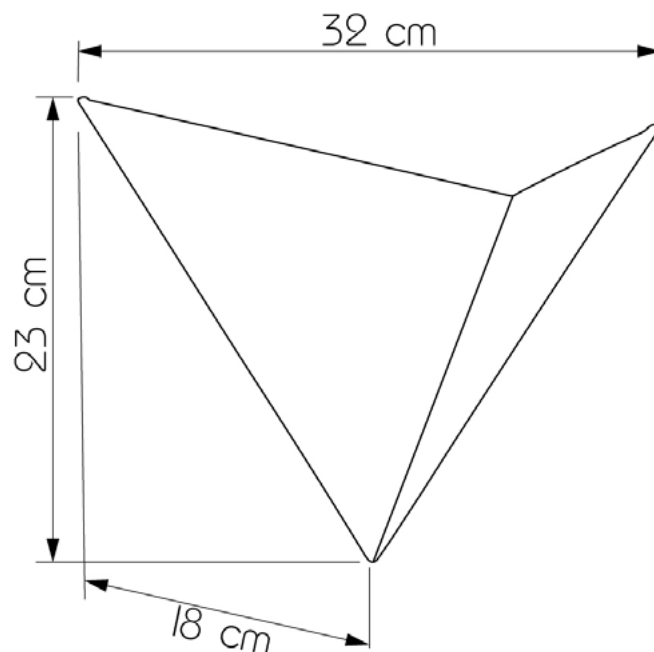

CAVE

64332.05.05

Height:	23 cm
Width:	32 cm
Spacing from wall:	18 cm
Lampholder / Socket:	G9
Number of light sources:	1
Max. wattage:	5 W (watts)
Voltage:	230 V (volt)
Material:	metal
Color:	black
Lamp included:	no
Protection class:	IP20