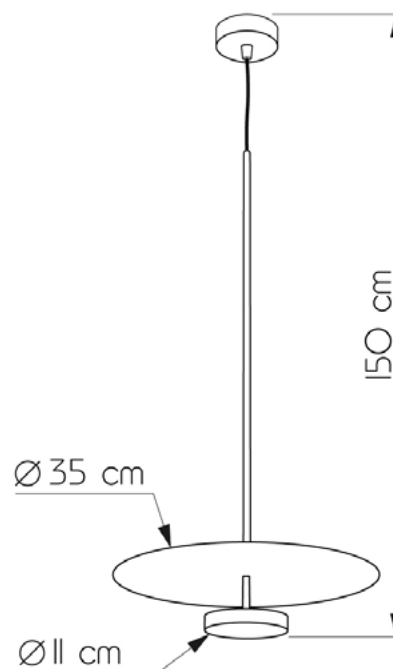

TOLEDO

642135.05.12.91

Height:	150 cm
Diameter:	35 cm
Diameter of lampshade:	11 cm
Height of lampshade:	2 cm
Lampholder / Socket:	LED
Number of light sources:	1
Max. wattage:	9 W (watts)
Color temperature:	3000 Kelvin
Voltage:	230 volt
Material:	metal
Color:	black / gold
Lamp included:	no
Protection class:	IP20