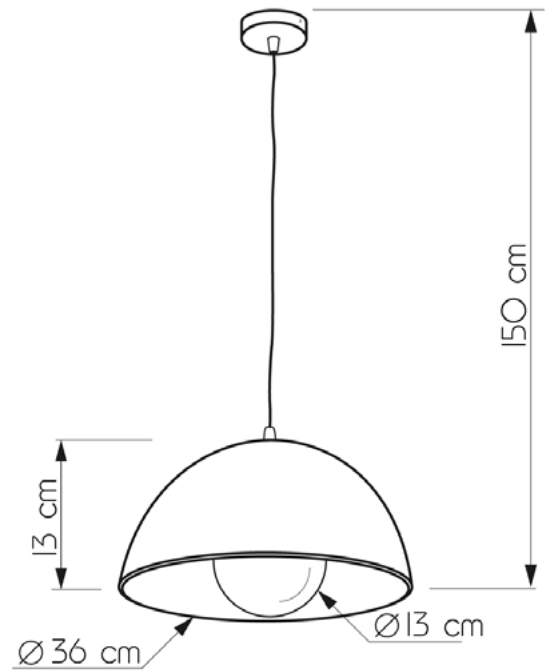

VARNA

64126.05.69

Height:	50–150 cm
Diameter of lampshade:	26 cm
Height of lampshade:	13 cm
Number of light sources:	E14
Max. wattage:	60 W
Voltage:	230 V
Material:	metal / glass
Color:	black / black smokeno
Lamp included:	IP20
Protection class:	