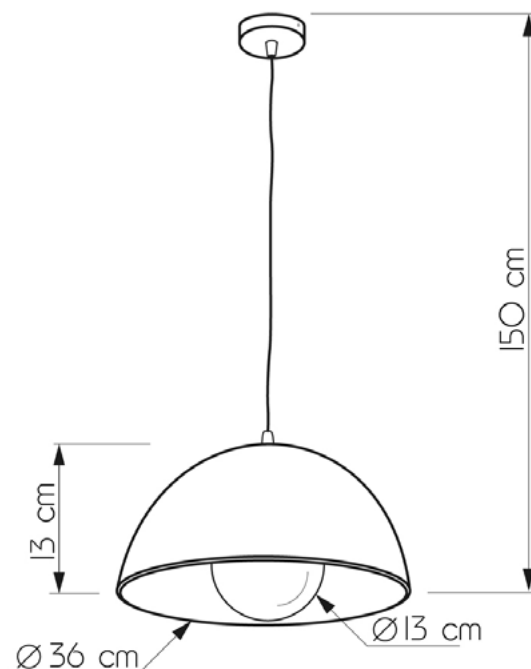

VARNA

64126.05.23

Height:	50–150 cm
Diameter of lampshade:	26 cm
Height of lampshade:	13 cm
Number of light sources:	E14
Max. wattage:	60 W
Voltage:	230 V
Material:	metal / glass
Color:	black / brown
Lamp included:	no
Protection class:	IP20