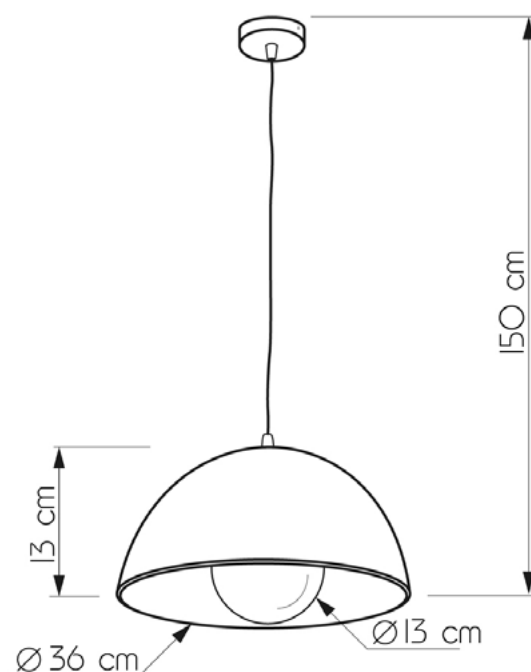

VARNA

64126.05.01

Height:	50–150 cm
Diameter of lampshade:	26 cm
Height of lampshade:	13 cm
Number of light sources:	E14
Max. wattage:	60 W
Voltage:	230 V
Material:	metal / glass
Color:	black / white
Lamp included:	no
Protection class:	IP20