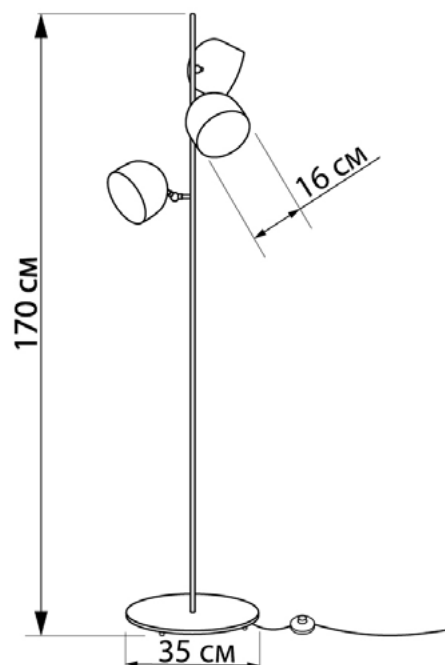

CATRINE

6403170.05.05

Height:	170 cm
Base diameter	35 cm
Diameter of lampshade:	16 cm
Lampholder / Socket:	E27
Number of light sources:	3
Max. wattage:	60 W
Voltage:	230 V
Material:	metal
Color:	black
Lamp included:	no
Protection class:	IP20