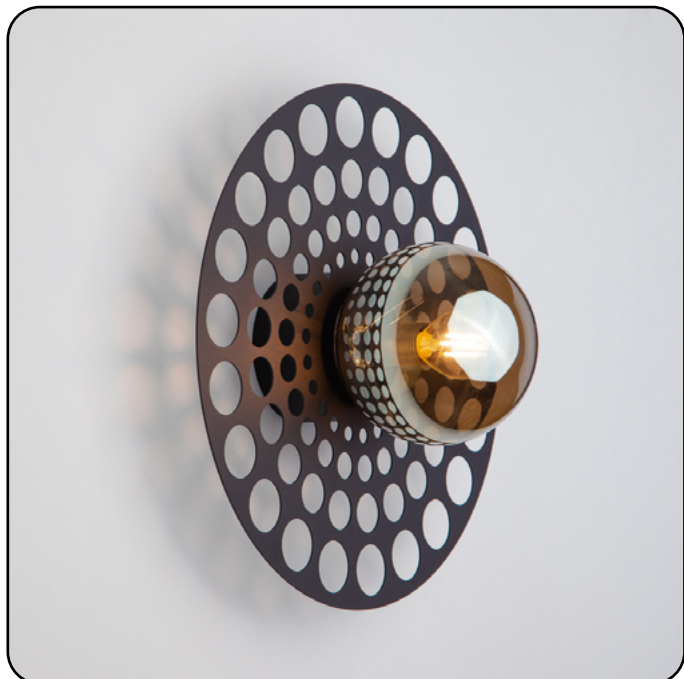

HYPNOTIC

639135.05.69

Height:	35 cm
Spacing from wall::	5 cm
Lampholder / Socket	E14
Number of light sources:	1
Max. wattage:	40 W (watts)
Voltage:	230 V (volt)
Material:	metal / glass
Color:	black / black smoke
Lamp included:	yes
Protection class:	IP20