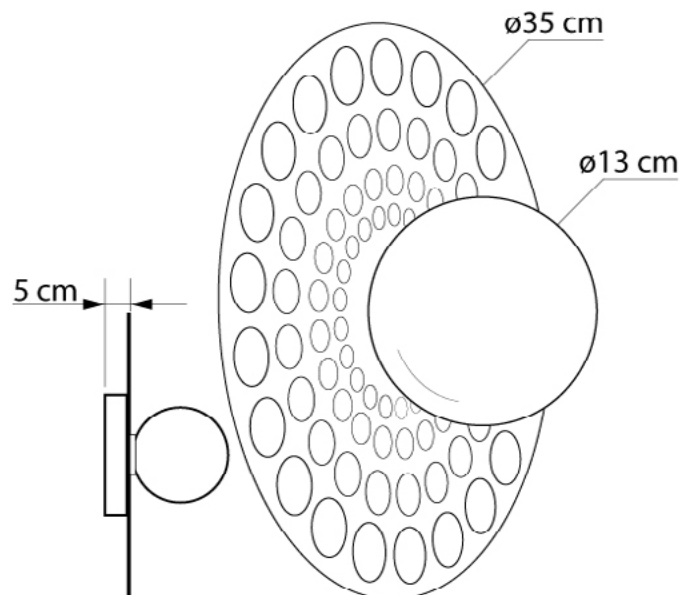

HYPNOTIC

639135.05.69

Height:	35 cm
Spacing from wall::	5 cm
Lampholder / Socket	E14
Number of light sources:	1
Max. wattage:	40 W (watts)
Voltage:	230 V (volt)
Material:	metal / glass
Color:	black / black smoke
Lamp included:	yes
Protection class:	IP20