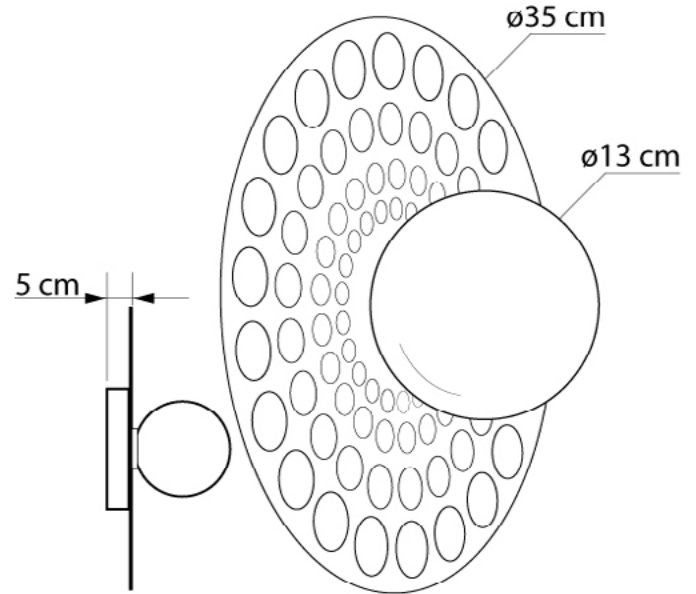

HYPNOTIC

639135.05.23

Height:	35 cm
Spacing from wall::	5 cm
Lampholder / Socket	E14
Number of light sources:	1
Max. wattage:	40 W (watts)
Voltage:	230 V (volt)
Material:	metal / glass
Color:	black / brown
Lamp included:	yes
Protection class:	IP20