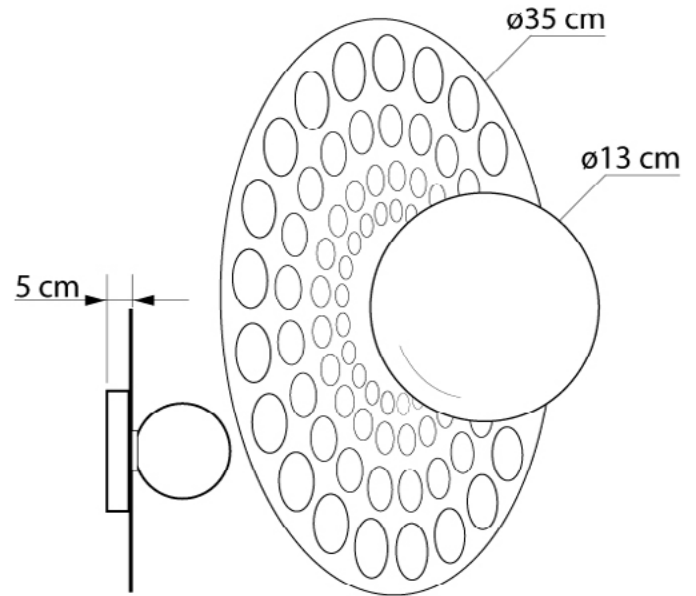

HYPNOTIC

639135.05.01

Height:	35 cm
Spacing from wall::	5 cm
Lampholder / Socket	E4
Number of light sources:	1
Max. wattage:	40 W (watts)
Voltage:	230 V (volt)
Material:	metal / glass
Color:	black / white
Lamp included:	yes
Protection class:	IP20