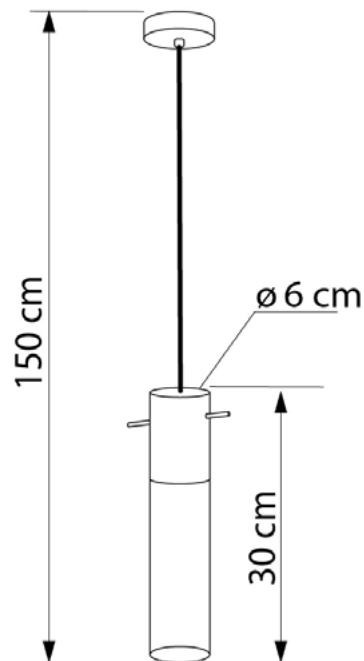

GLASS

638130.05.00

Height:	150 cm
Diameter of lampshade:	6 cm
Height of lampshade:	30 cm
Lampholder / Socket:	MR16 GU10
Number of light sources:	1
Max. wattage:	60 W (watts)
Voltage:	230 V (volt)
Material:	metal / glass
Color:	black
Lamp included:	no
Protection class:	IP20