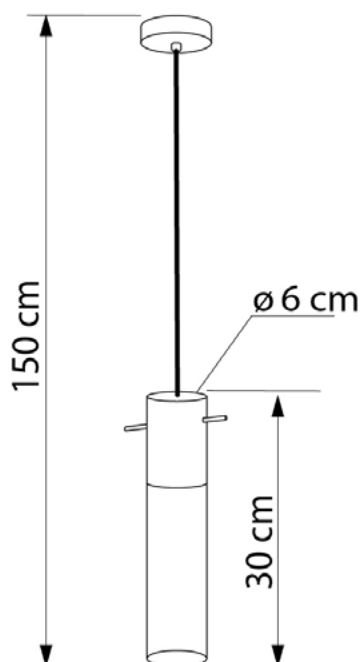

GLASS

638130.01.00

| | |
|--------------------------|---------------|
| Height: | 150 cm |
| Diameter of lampshade: | 6 cm |
| Height of lampshade: | 30 cm |
| Lampholder / Socket: | MR16 GU10 |
| Number of light sources: | 1 |
| Max. wattage: | 60 W (watts) |
| Voltage: | 230 V (volt) |
| Material: | metal / glass |
| Color: | white |
| Lamp included: | no |
| Protection class: | IP20 |