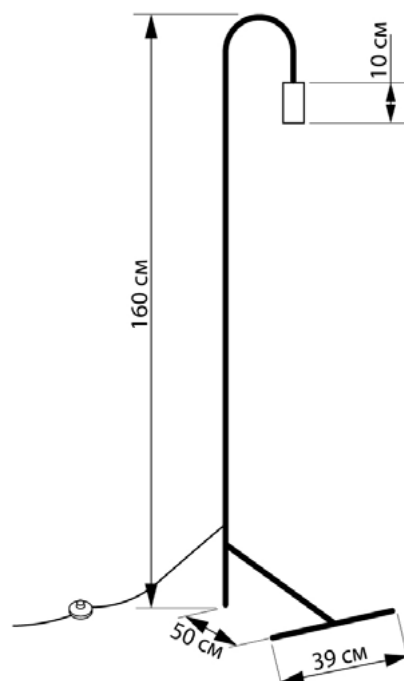

CODA

637160.05.05

Height:	160 cm
Width:	39 cm
Length:	50 cm
Diameter of lampshade:	6 cm
Height of lampshade:	9,5 cm
Lampholder / Socket:	MR16 GU10
Number of light sources:	1
Max. wattage:	60 W (watts)
Voltage:	230 V (volt)
Material: metal	metal
Color: black	black
Lamp included: no	no