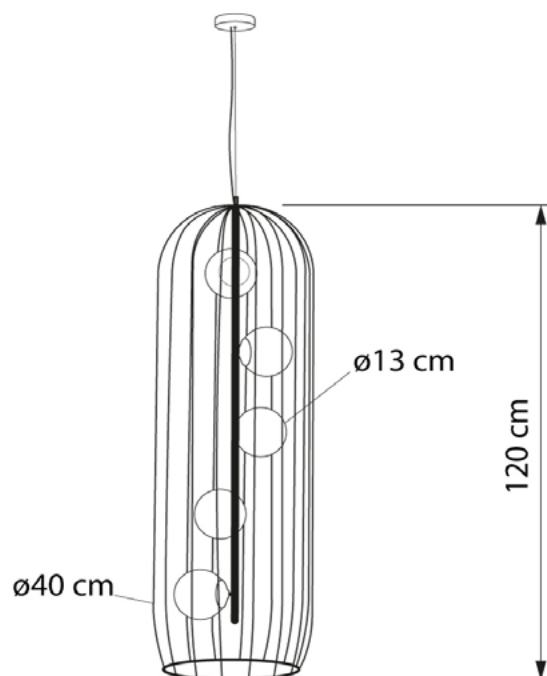

Suspension lamps

Imperium Light

CORSICA

6365120.05.69

Height:	120 cm
Diameter:	40 cm
Diameter of lampshade:	13 cm
Lampholder / Socket:	E27
Number of light sources:	5
Max. wattage:	60 W (watts)
Voltage:	230 V (volt)
Material:	metal / glass
Color:	black / black smoke
Lamp included:	no
Protection class: IP20	IP20