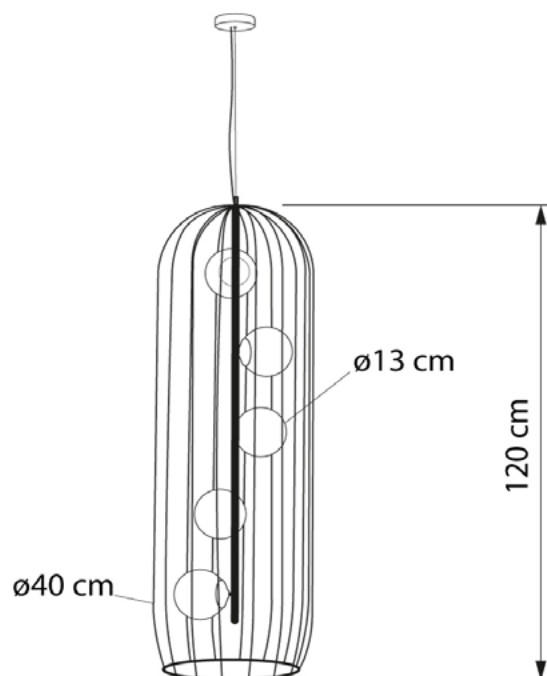

CORSIKA

6365120.05.23

Height:	120 cm
Diameter:	40 cm
Diameter of lampshade:	13 cm
Lampholder / Socket:	E27
Number of light sources:	5
Max. wattage:	60 W (watts)
Voltage:	230 V (volt)
Material:	metal / glass
Color:	black / brown
Lamp included:	no
Protection class: IP20	IP20