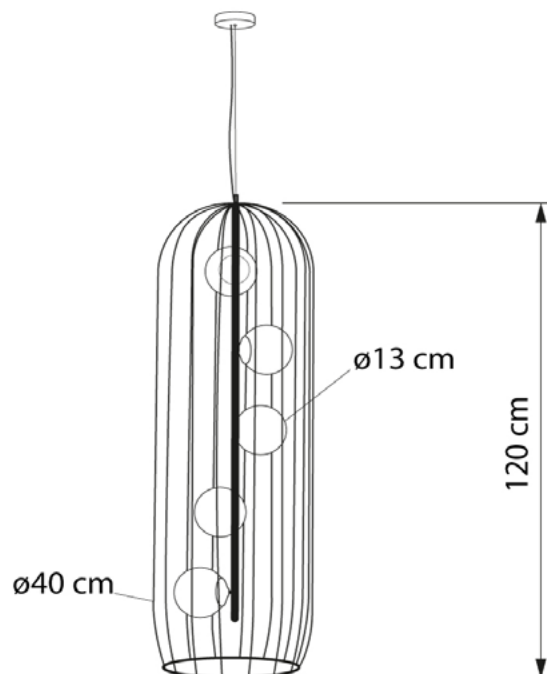

CORSIKA

6365120.05.01

Height:	120 cm
Diameter:	40 cm
Diameter of lampshade:	13 cm
Lampholder / Socket:	E27
Number of light sources:	5
Max. wattage:	60 W (watts)
Voltage:	230 V (volt)
Material:	metal / glass
Color:	black / white
Lamp included:	no
Protection class: IP20	IP20