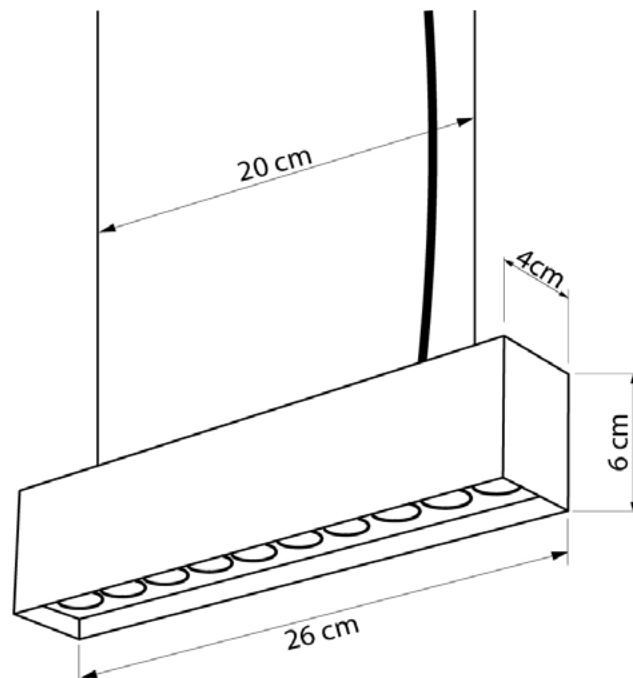

EXPRESS

6351026.05.93

Width:	4 cm
Length:	26 cm
Height of lampshade:	6 cm
Lampholder / Socket:	LED
Number of light sources:	10
Max. wattage:	15 W (watts)
Color temperature:	6000 K (Kelvin)
Voltage:	230 V (volt)
Material:	metal
Color:	black
Lamp included:	yes
Protection class:	IP20