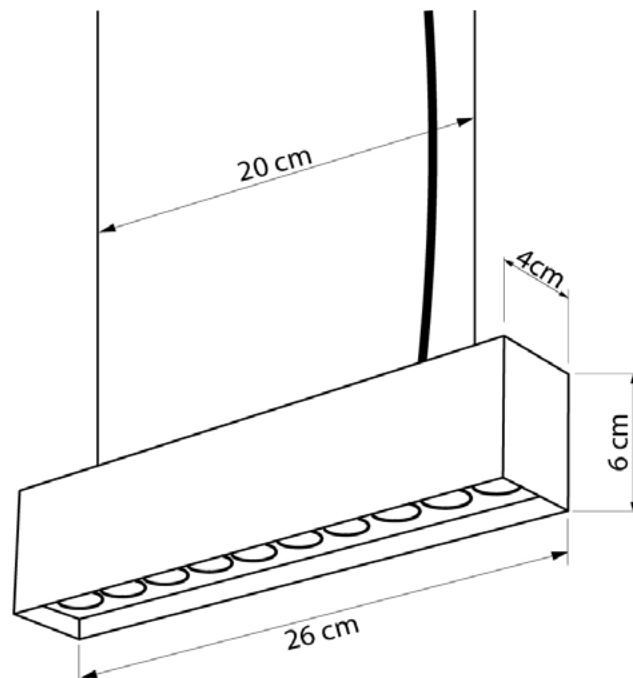

EXPRESS

6351026.05.92

Width:	4 cm
Length:	26 cm
Height of lampshade:	6 cm
Lampholder / Socket:	LED
Number of light sources:	10
Max. wattage:	15 W (watts)
Color temperature:	4000 K (Kelvin)
Voltage:	230 V (volt)
Material:	metal
Color:	black
Lamp included:	yes
Protection class:	IP20