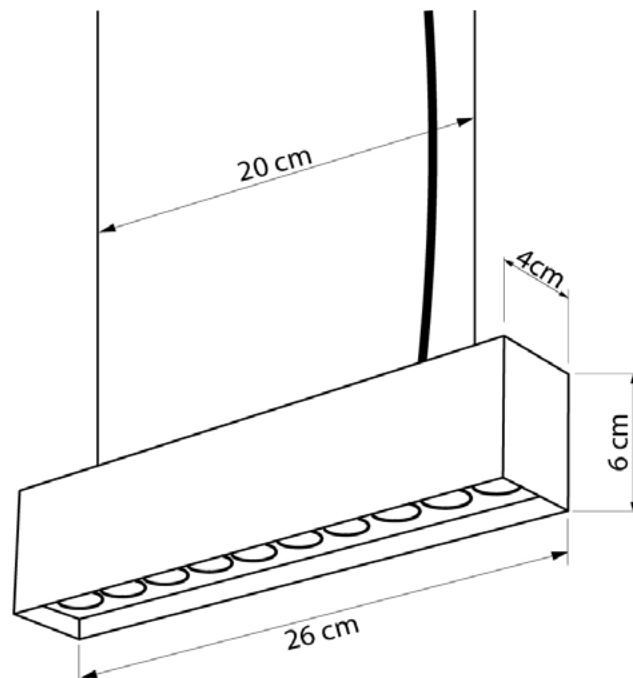

EXPRESS

6351026.05.91

Width:	4 cm
Length:	26 cm
Height of lampshade:	6 cm
Lampholder / Socket:	LED
Number of light sources:	10
Max. wattage:	15 W (watts)
Color temperature:	3000 K (Kelvin)
Voltage:	230 V (volt)
Material:	metal
Color:	black
Lamp included:	yes
Protection class:	IP20