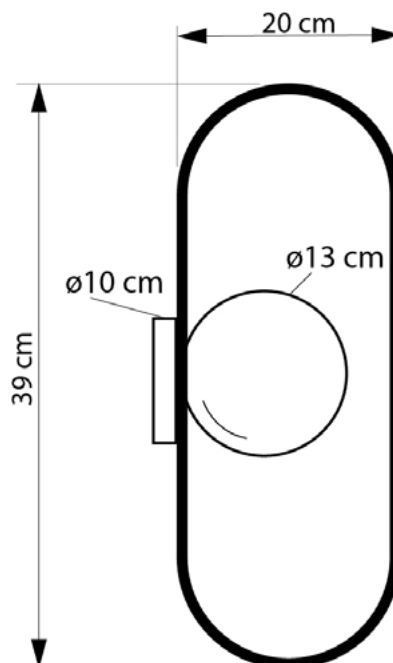

TRACK

634139.05.01

Height:	39 cm
Diameter of lampshade:	13 cm
Spacing from wall:	24 cm
Lampholder / Socket:	MR16 GU10
Number of light sources:	1
Max. wattage:	50 W (watts)
Voltage:	230 V (volt)
Material:	metal / glass
Color:	white / black
Lamp included:	no
Protection class:	IP20