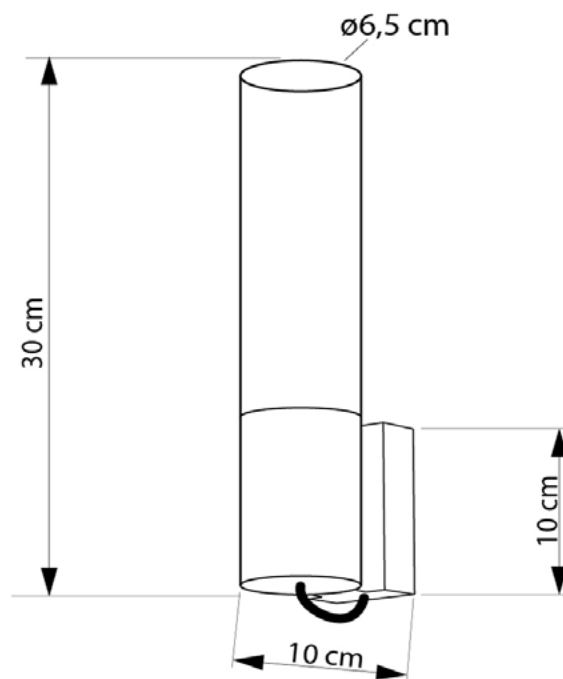

GLASS

633130.05.00

Diameter of lampshade: 6.5 cm  
 Height of lampshade: 30 cm  
 Spacing from wall: 4 cm  
 Lampholder / Socket: MR16 GU10  
 Number of light sources: 1  
 Max. wattage: 50 W (watts)  
 Voltage: 230 V (volt)  
 Material: metal / glass  
 Color: white / black  
 Lamp included: no  
 Protection class: IP20