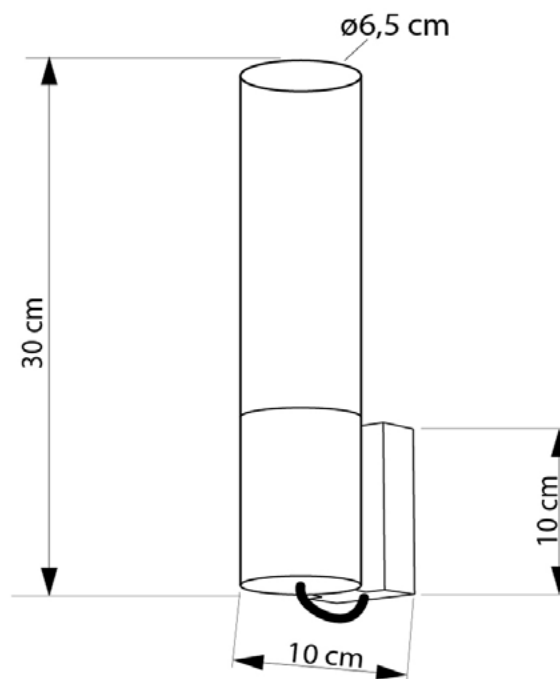

GLASS

633130.01.00

Diameter of lampshade:	6.5 cm
Height of lampshade:	30 cm
Spacing from wall:	4 cm
Lampholder / Socket:	MR16 GU10
Number of light sources:	1
Max. wattage:	50 W (watts)
Voltage:	230 V (volt)
Material:	metal / glass
Color:	white / white
Lamp included:	no
Protection class:	IP20