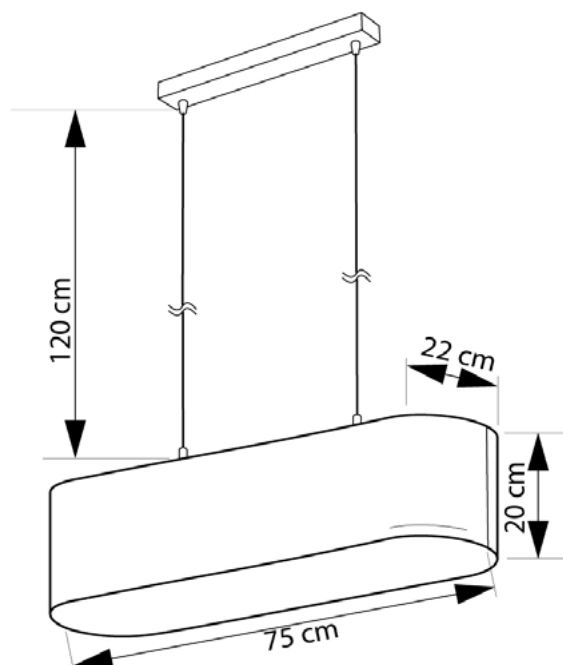

ZENDAYA

632275.OI.OI

Height:	120 cm
Width:	22 cm
Length:	75 cm
Height of lampshade:	20 cm
Lampholder / Socket:	E27
Number of light sources:	2
Max. wattage:	60 W (watts)
Voltage:	230 V (volt)
Material:	metal / cloth
Color:	white
Lamp included:	no
Protection class:	IP20