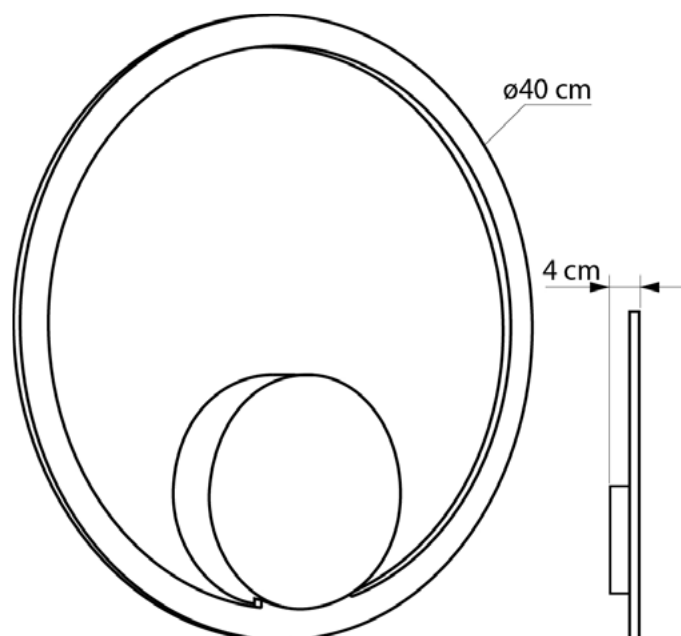

SOHO

63140.OI.OI.92

Diameter:	40 cm
Spacing from wall:	4 cm
Lampholder / Socket:	LED
Number of light sources:	1
Max. wattage:	10 W (watts)
Color temperature:	4000 Kelvin
Voltage:	230 V (volt)
Material:	metal
Color:	white
Lamp included:	yes
Protection class:	IP20