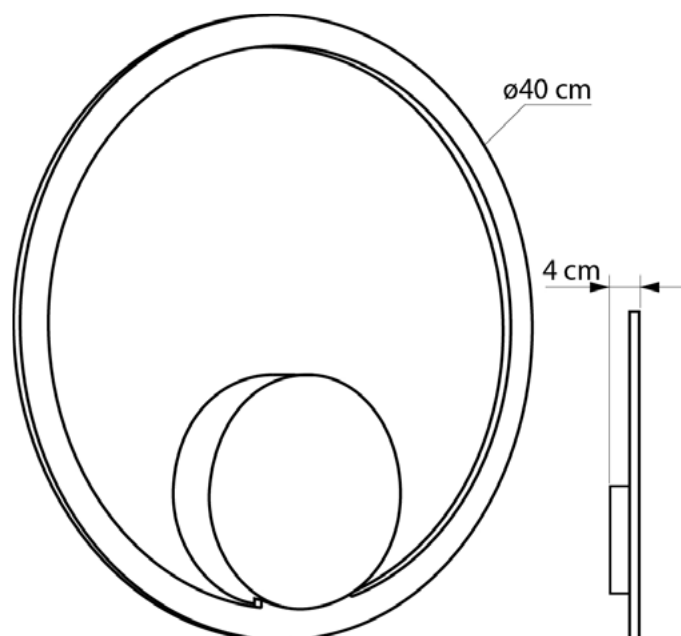

SOHO

63140.01.01.91

Diameter:	40 cm
Spacing from wall:	4 cm
Lampholder / Socket:	LED
Number of light sources:	1
Max. wattage:	10 W (watts)
Color temperature:	3000 Kelvin
Voltage:	230 V (volt)
Material:	metal
Color:	white
Lamp included:	yes
Protection class:	IP20