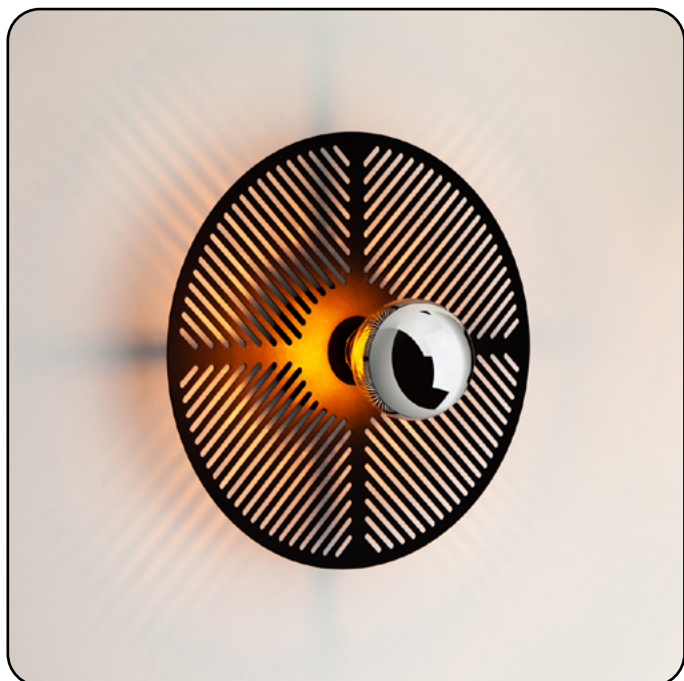

GLYPHES

63035.05.05

Height:	35 cm
Spacing from wall::	5 cm
Lampholder / Socket	E27
Number of light sources:	1
Max. wattage:	40 W (watts)
Voltage:	230 V (volt)
Material:	metal
Color:	black
Lamp included:	yes
Protection class:	IP20