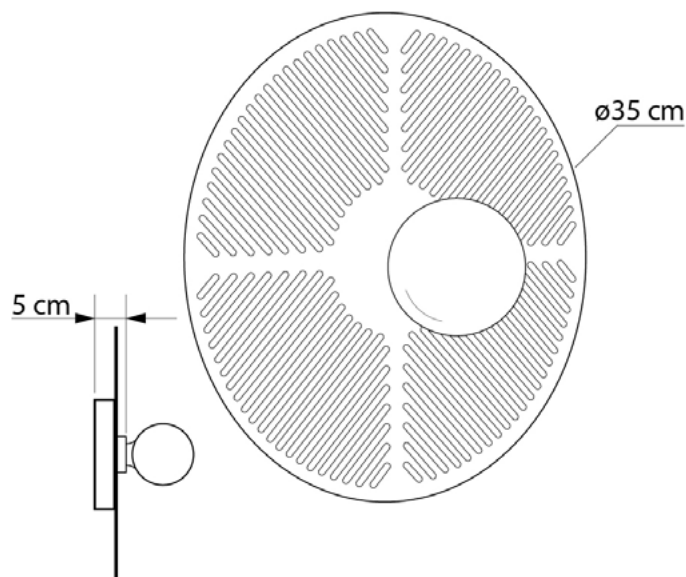

GLYPHES

63035.05.05

Height:	35 cm
Spacing from wall::	5 cm
Lampholder / Socket	E27
Number of light sources:	1
Max. wattage:	40 W (watts)
Voltage:	230 V (volt)
Material:	metal
Color:	black
Lamp included:	yes
Protection class:	IP20