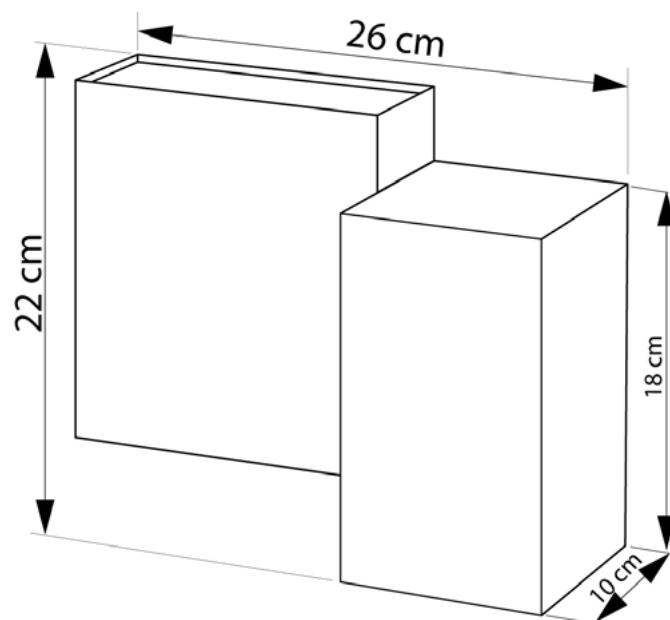

CUBICAL

629226.05.91

Width:	22 cm
Length:	26 cm
Spacing from wall:	10 cm
Lampholder / Socket:	LED
Number of light sources:	1
Max. wattage:	11 W (watts)
Color temperature:	3000 Kelvin
Voltage:	230 V (volt)
Material:	metal
Color:	black
Lamp included:	yes
Protection class:	IP20