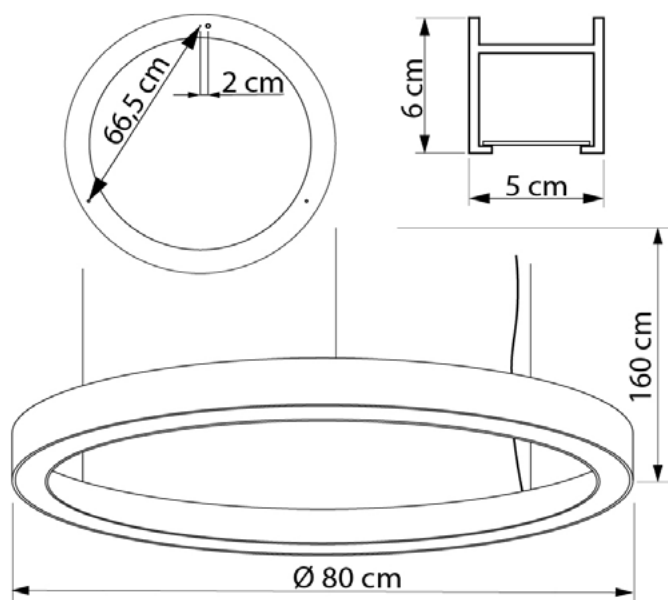

WHEEL

627180.01.93

Diameter:	80 cm
Height of lampshade:	6 cm
Lampholder / Socket:	LED
Number of light sources:	1
Max. wattage:	23 W (watts)
Color temperature:	6000 K (Kelvin)
Voltage:	220 V (volt)
Material:	metal/plastic
Color:	white
Lamp included:	yes
Protection class:	IP20