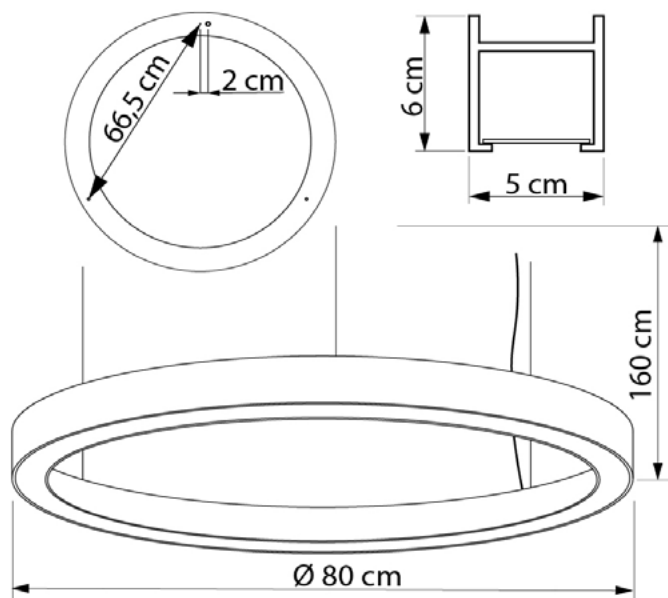

WHEEL

627180.01.92

| | |
|--------------------------|-----------------|
| Diameter: | 80 cm |
| Height of lampshade: | 6 cm |
| Lampholder / Socket: | LED |
| Number of light sources: | 1 |
| Max. wattage: | 23 W (watts) |
| Color temperature: | 4000 K (Kelvin) |
| Voltage: | 220 V (volt) |
| Material: | metal/plastic |
| Color: | white |
| Lamp included: | yes |
| Protection class: | IP20 |