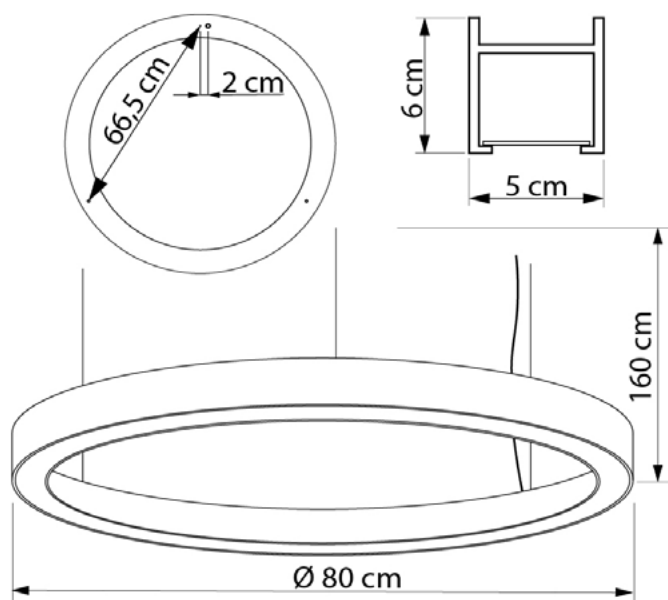

WHEEL

627180.01.91

Diameter:	80 cm
Height of lampshade:	6 cm
Lampholder / Socket:	LED
Number of light sources:	1
Max. wattage:	23 W (watts)
Color temperature:	3000 K (Kelvin)
Voltage:	220 V (volt)
Material:	metal/plastic
Color:	white
Lamp included:	yes
Protection class:	IP20