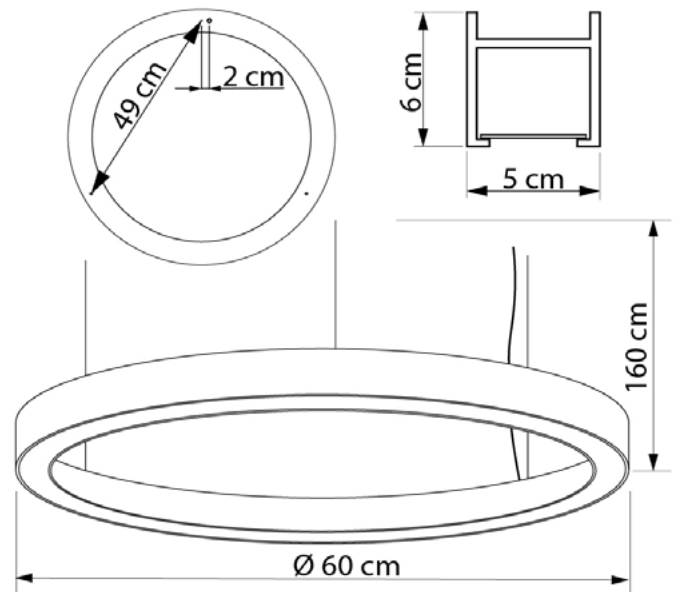

WHEEL

627160.01.93

Diameter:	60 cm
Height of lampshade:	6 cm
Lampholder / Socket:	LED
Number of light sources:	1
Max. wattage:	23 W (watts)
Color temperature:	6000 K (Kelvin)
Voltage:	220 V (volt)
Material:	metal/plastic
Color:	white
Lamp included:	yes
Protection class:	IP20