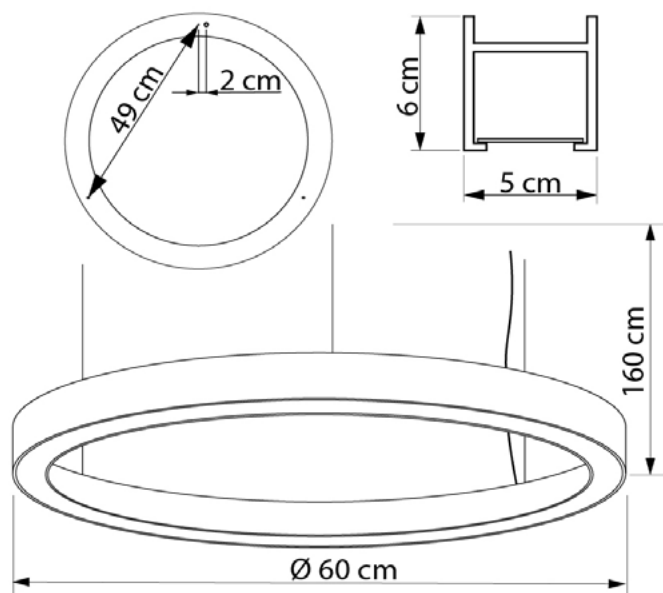

WHEEL

627160.01.92

Diameter:	60 cm
Height of lampshade:	6 cm
Lampholder / Socket:	LED
Number of light sources:	1
Max. wattage:	23 W (watts)
Color temperature:	4000 K (Kelvin)
Voltage:	220 V (volt)
Material:	metal/plastic
Color:	white
Lamp included:	yes
Protection class:	IP20