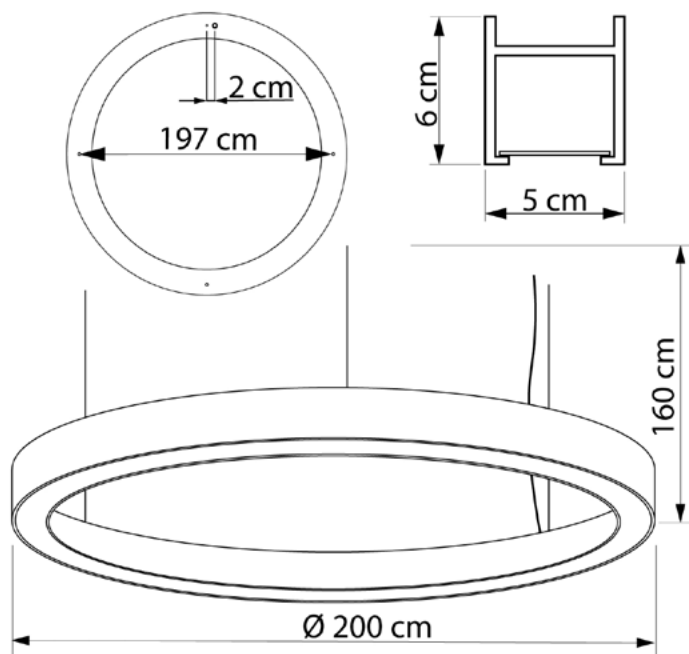

WHEEL

6271200.01.93

Diameter:	200 cm
Height of lampshade:	6 cm
Lampholder / Socket:	LED
Number of light sources:	1
Max. wattage:	23 W (watts)
Color temperature:	6000 K (Kelvin)
Voltage:	220 V (volt)
Material:	metal/plastic
Color:	white
Lamp included:	yes
Protection class:	IP20