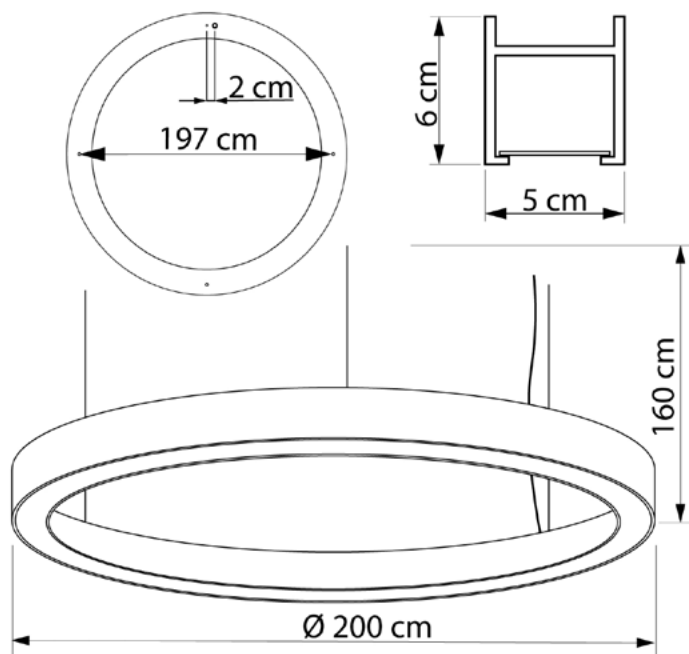

Suspension lamps

Imperium Light

WHEEL

6271200.01.92

Diameter:	200 cm
Height of lampshade:	6 cm
Lampholder / Socket:	LED
Number of light sources:	1
Max. wattage:	23 W (watts)
Color temperature:	4000 K (Kelvin)
Voltage:	220 V (volt)
Material:	metal/plastic
Color:	white
Lamp included:	yes
Protection class:	IP20