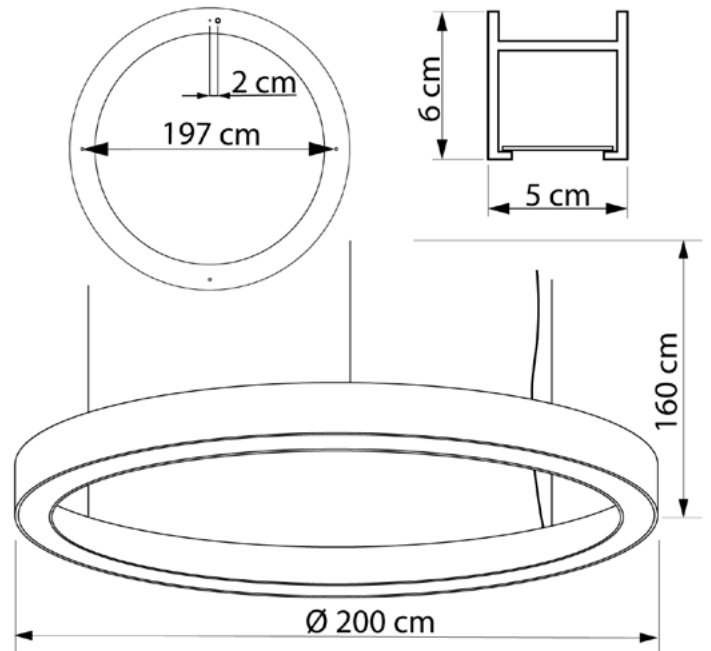

WHEEL

6271200.01.91

Diameter:	200 cm
Height of lampshade:	6 cm
Lampholder / Socket:	LED
Number of light sources:	1
Max. wattage:	23 W (watts)
Color temperature:	3000 K (Kelvin)
Voltage:	220 V (volt)
Material:	metal/plastic
Color:	white
Lamp included:	yes
Protection class:	IP20