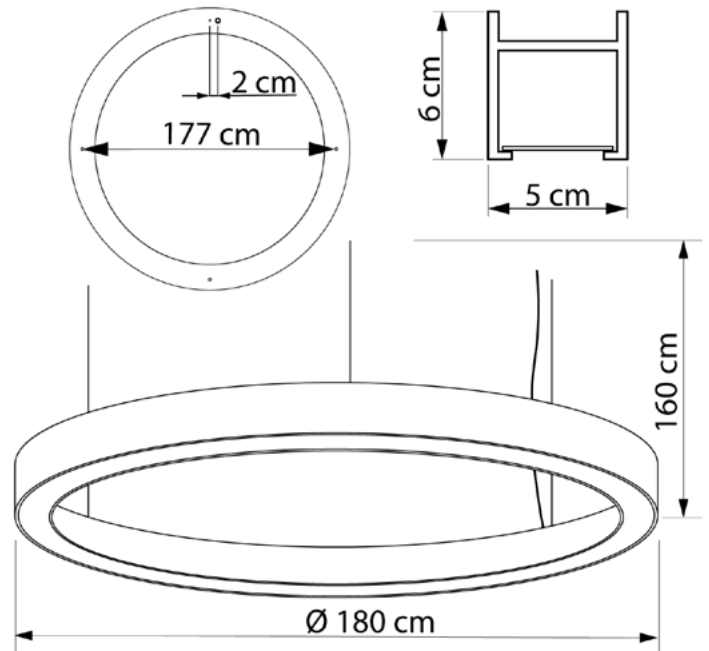

WHEEL

6271180.01.93

Diameter:	180 cm
Height of lampshade:	6 cm
Lampholder / Socket:	LED
Number of light sources:	1
Max. wattage:	23 W (watts)
Color temperature:	6000 K (Kelvin)
Voltage:	220 V (volt)
Material:	metal/plastic
Color:	white
Lamp included:	yes
Protection class:	IP20