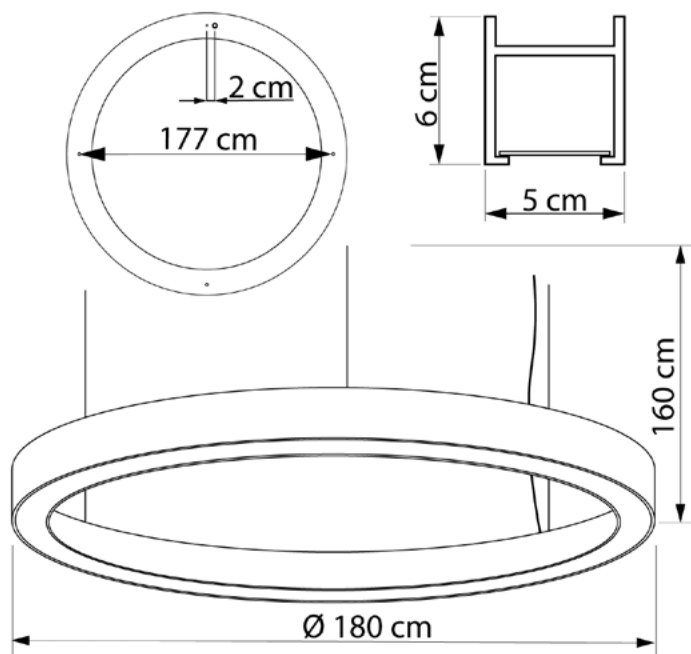

WHEEL

6271180.01.92

Diameter:	180 cm
Height of lampshade:	6 cm
Lampholder / Socket:	LED
Number of light sources:	1
Max. wattage:	23 W (watts)
Color temperature:	4000 K (Kelvin)
Voltage:	220 V (volt)
Material:	metal/plastic
Color:	white
Lamp included:	yes
Protection class:	IP20