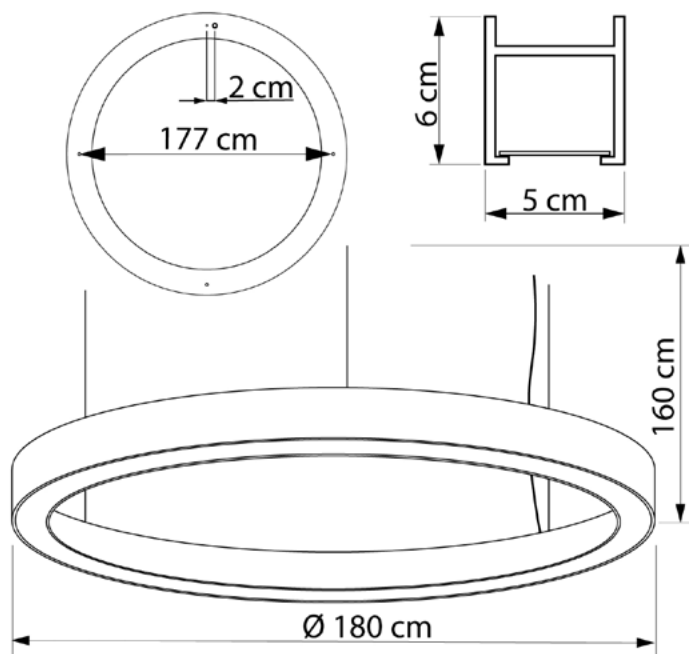

WHEEL

6271180.01.91

Diameter:	180 cm
Height of lampshade:	6 cm
Lampholder / Socket:	LED
Number of light sources:	1
Max. wattage:	23 W (watts)
Color temperature:	3000 K (Kelvin)
Voltage:	220 V (volt)
Material:	metal/plastic
Color:	white
Lamp included:	yes
Protection class:	IP20