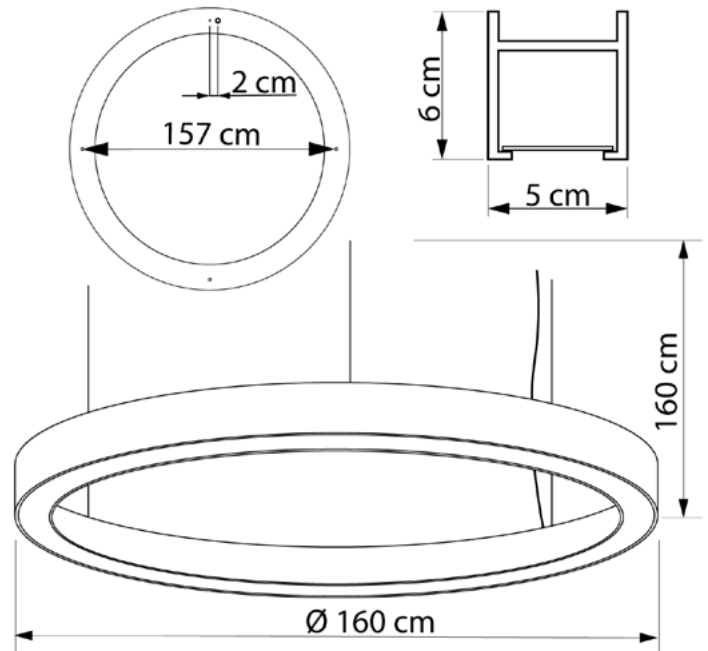

WHEEL

6271160.01.93

Diameter:	160 cm
Height of lampshade:	6 cm
Lampholder / Socket:	LED
Number of light sources:	1
Max. wattage:	23 W (watts)
Color temperature:	6000 K (Kelvin)
Voltage:	220 V (volt)
Material:	metal/plastic
Color:	white
Lamp included:	yes
Protection class:	IP20